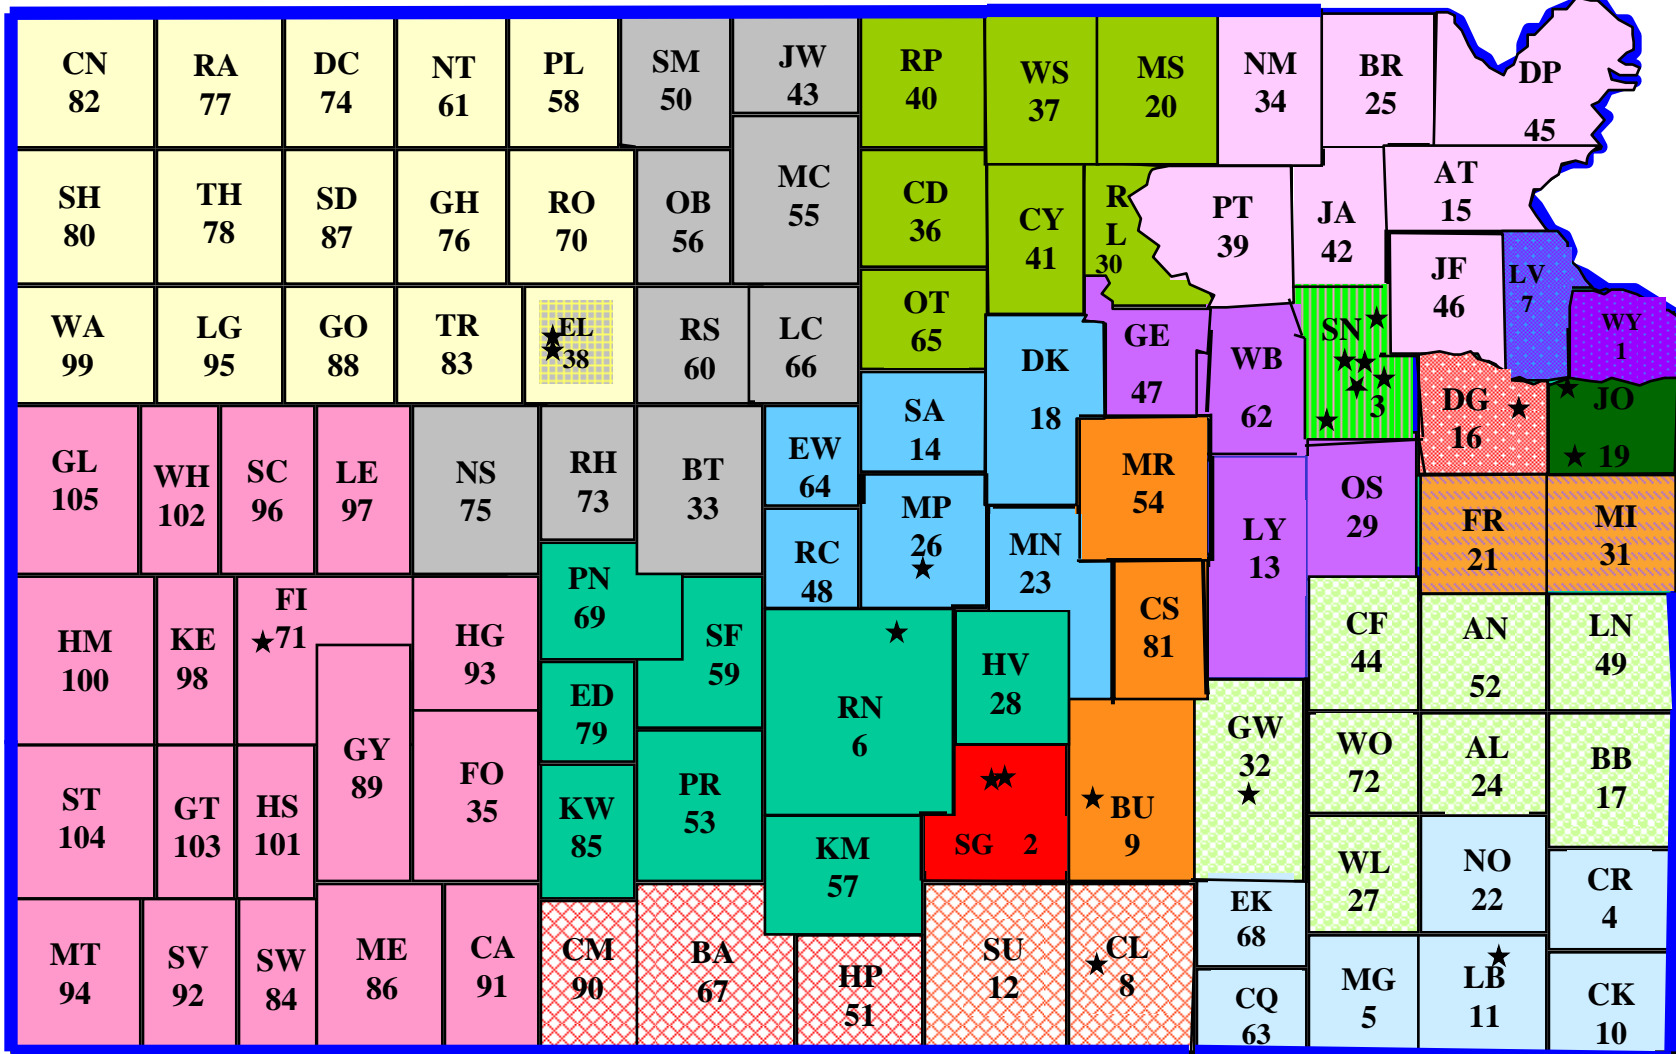

Alcoholic Beverage Control Enforcement Agent Territories

7/20/2009

Agent Territory Key

Biskie	Hill	Meng	Weigel
Crane	Honeyman	Morrill	Wilson
Eells	Karasek	Smith	
Fay	Meier	Weible	

Counties With Multiple Agents

DG	- Price, Spence, Weigel	SG	- Fay, Garman, Karasek, Story
EL	- Biskie, Honeyman	SN	- Meier, Spence, Weible
JO	- Hamilton, Palmer, Price, Weigel	WY	- Spence, Wilson

★ Denotes ABC Agents' Residence