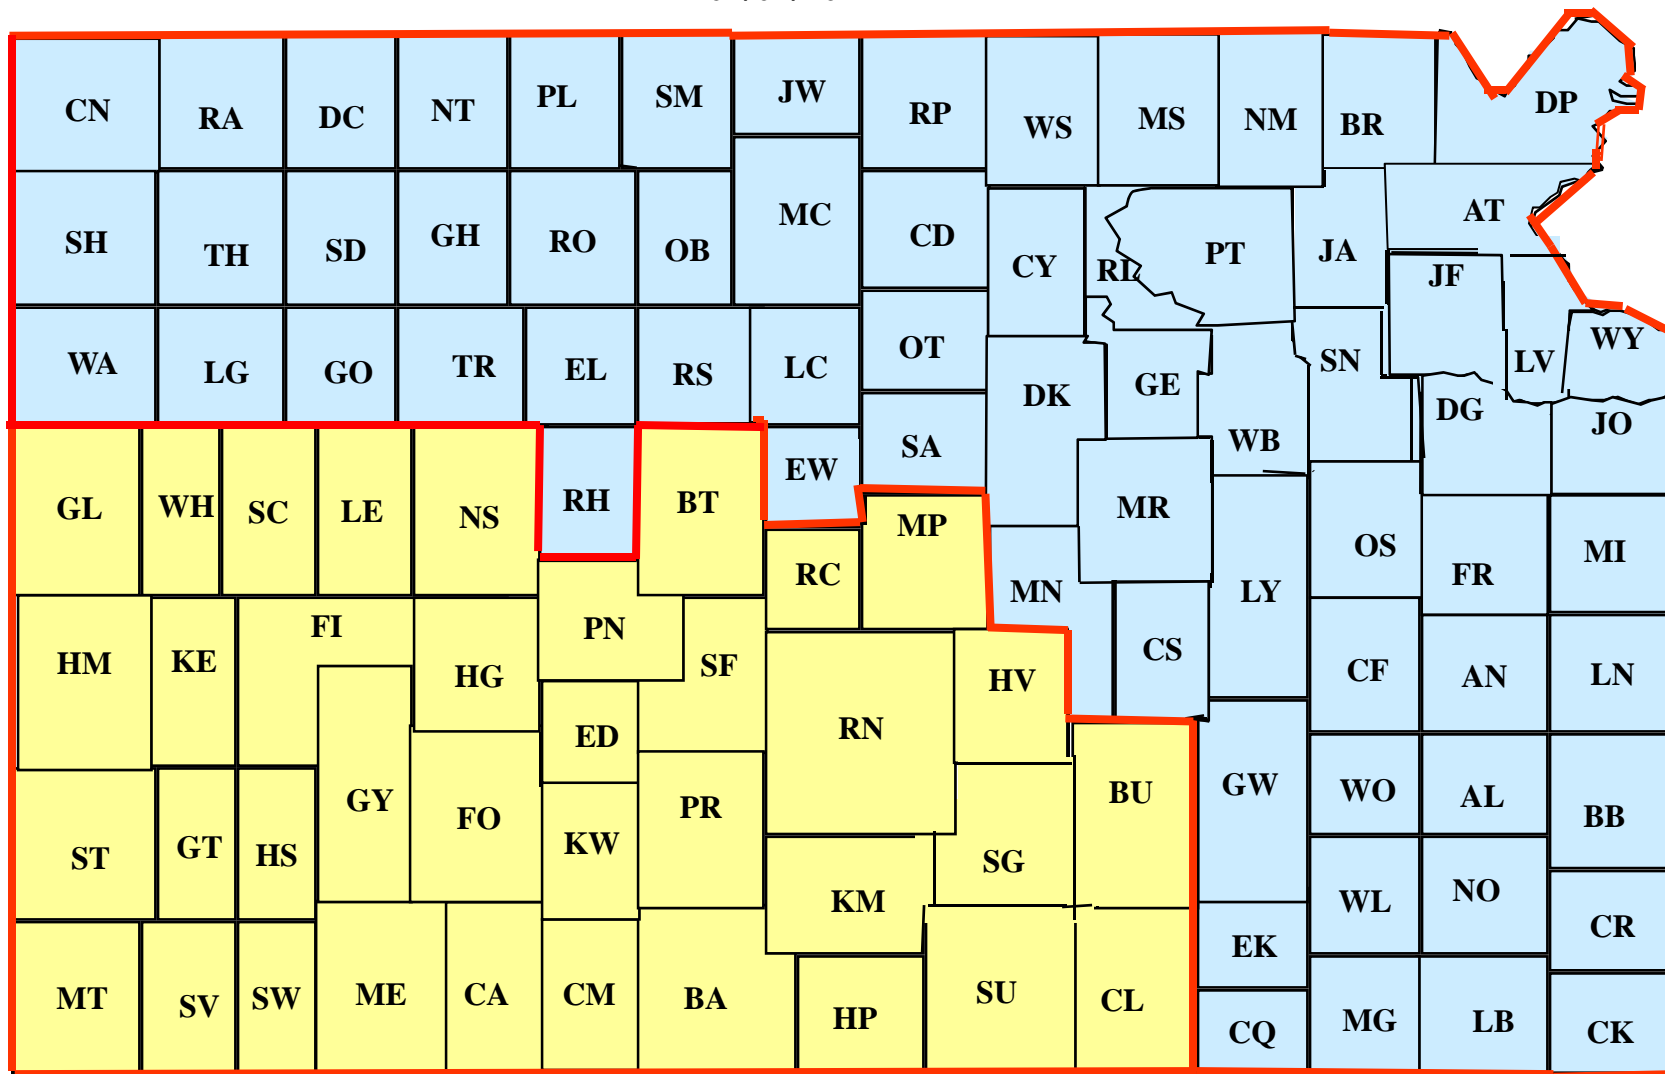

# SPECIAL EVENTS REGIONS

07/07/2011

**Wichita Assistance Center**  
 230 E. William, Rm. 7150  
 Wichita, KS 67202-4002  
 (316) 337-6167  
 866-743-4812 (fax)

**Metropolitan Assistance Center**  
 13420 W. 62<sup>nd</sup> Terrace  
 Shawnee, KS 66216-1782  
 (913) 631-0296, Ext. 202/211  
 866-743-4812 (fax)