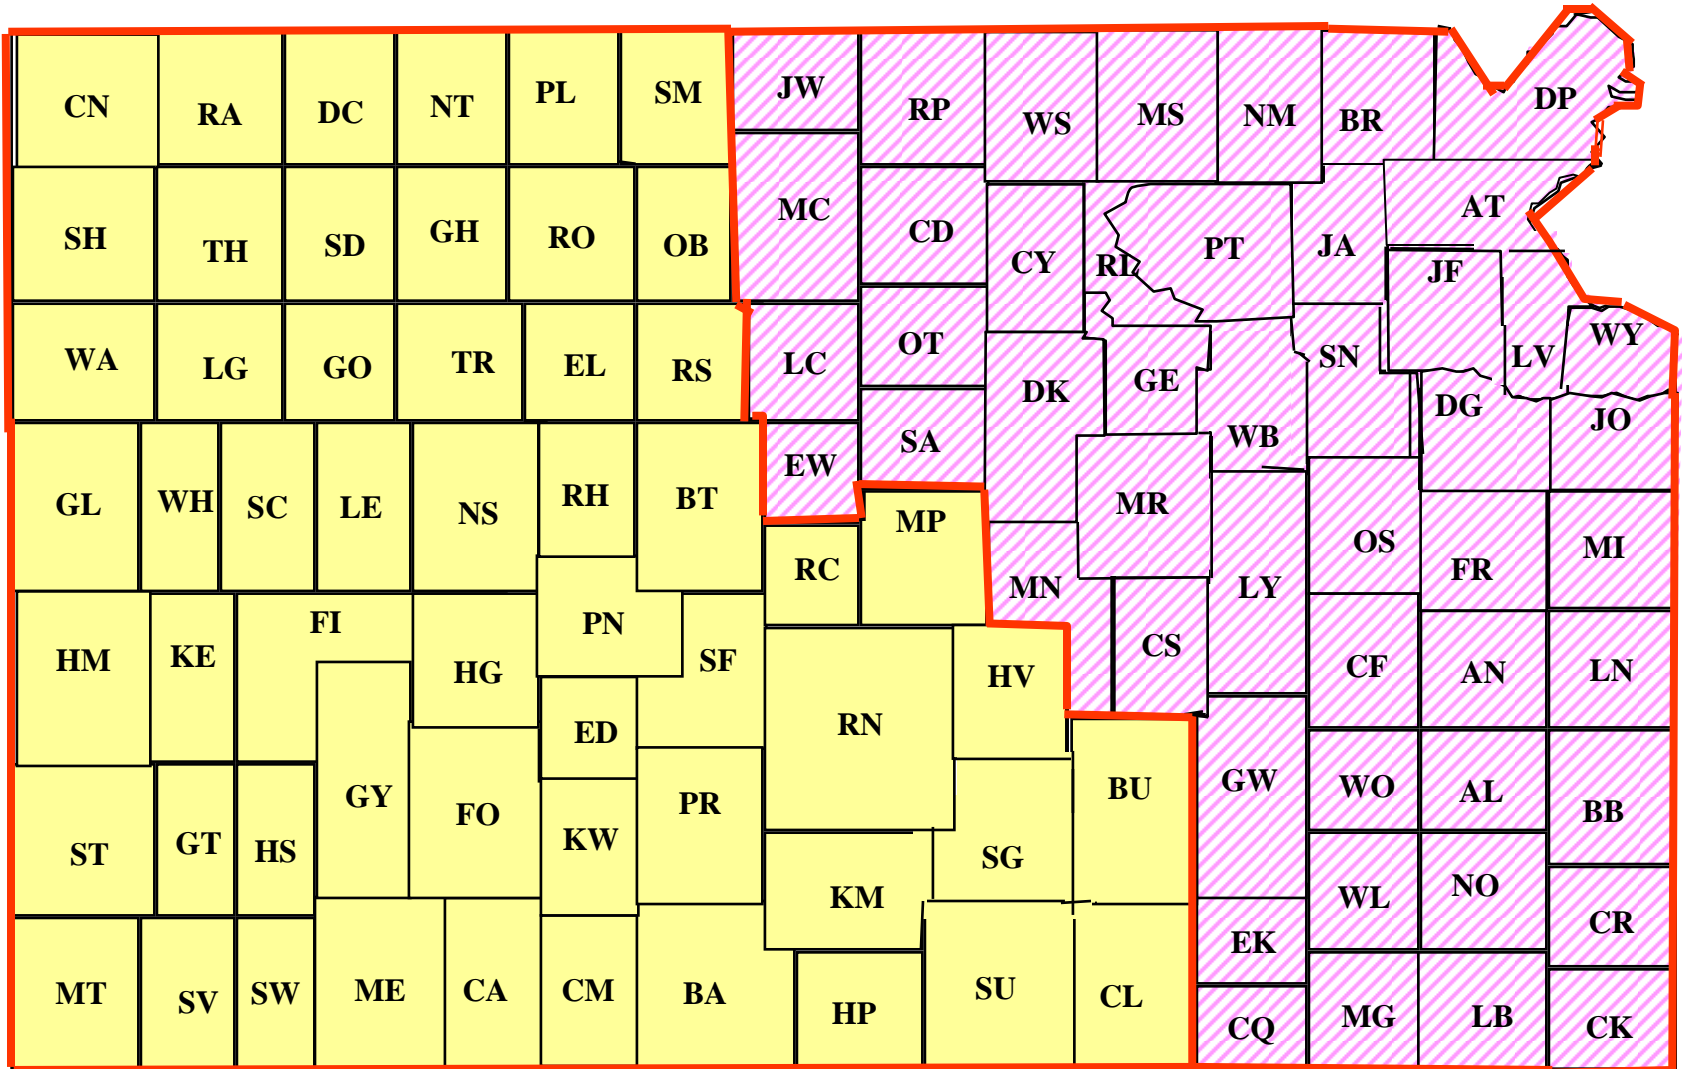

# SPECIAL EVENTS REGIONS

08/04/08

**Wichita Assistance Center**  
 230 E. William, Rm. 7150  
 Wichita, KS 67202-4002  
 (316) 337-6167  
 (316) 337-6162 (fax)

**Metropolitan Assistance Center**  
 13420 W. 62<sup>nd</sup> Terrace  
 Shawnee, KS 66216-1782  
 (913) 631-0296, Ext. 202  
 (913) 631-6125 (fax)