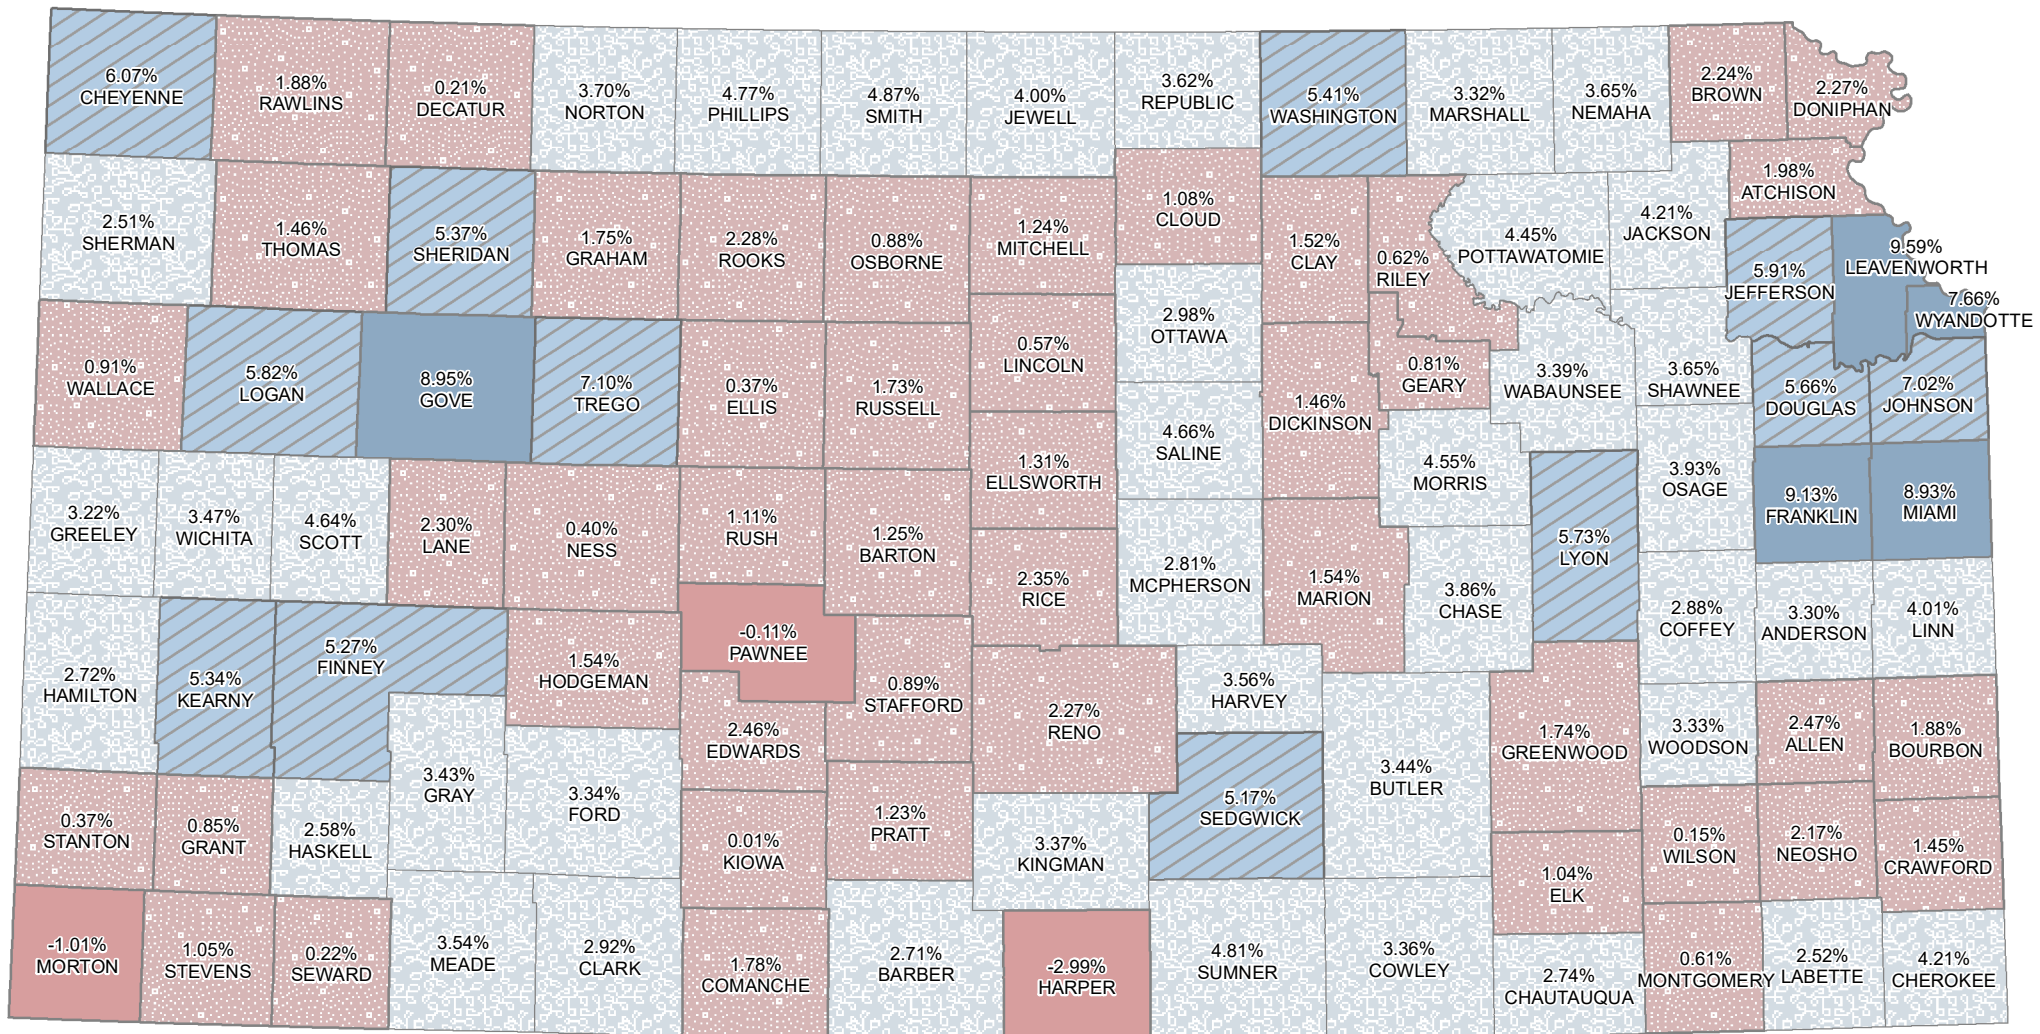

# Residential Value Change Nov 2018 to July 2019

The data used in this map comes from the Property Valuation Division - Kansas Dept of Revenue

## % Change

(# of Counties)

August 29, 2019