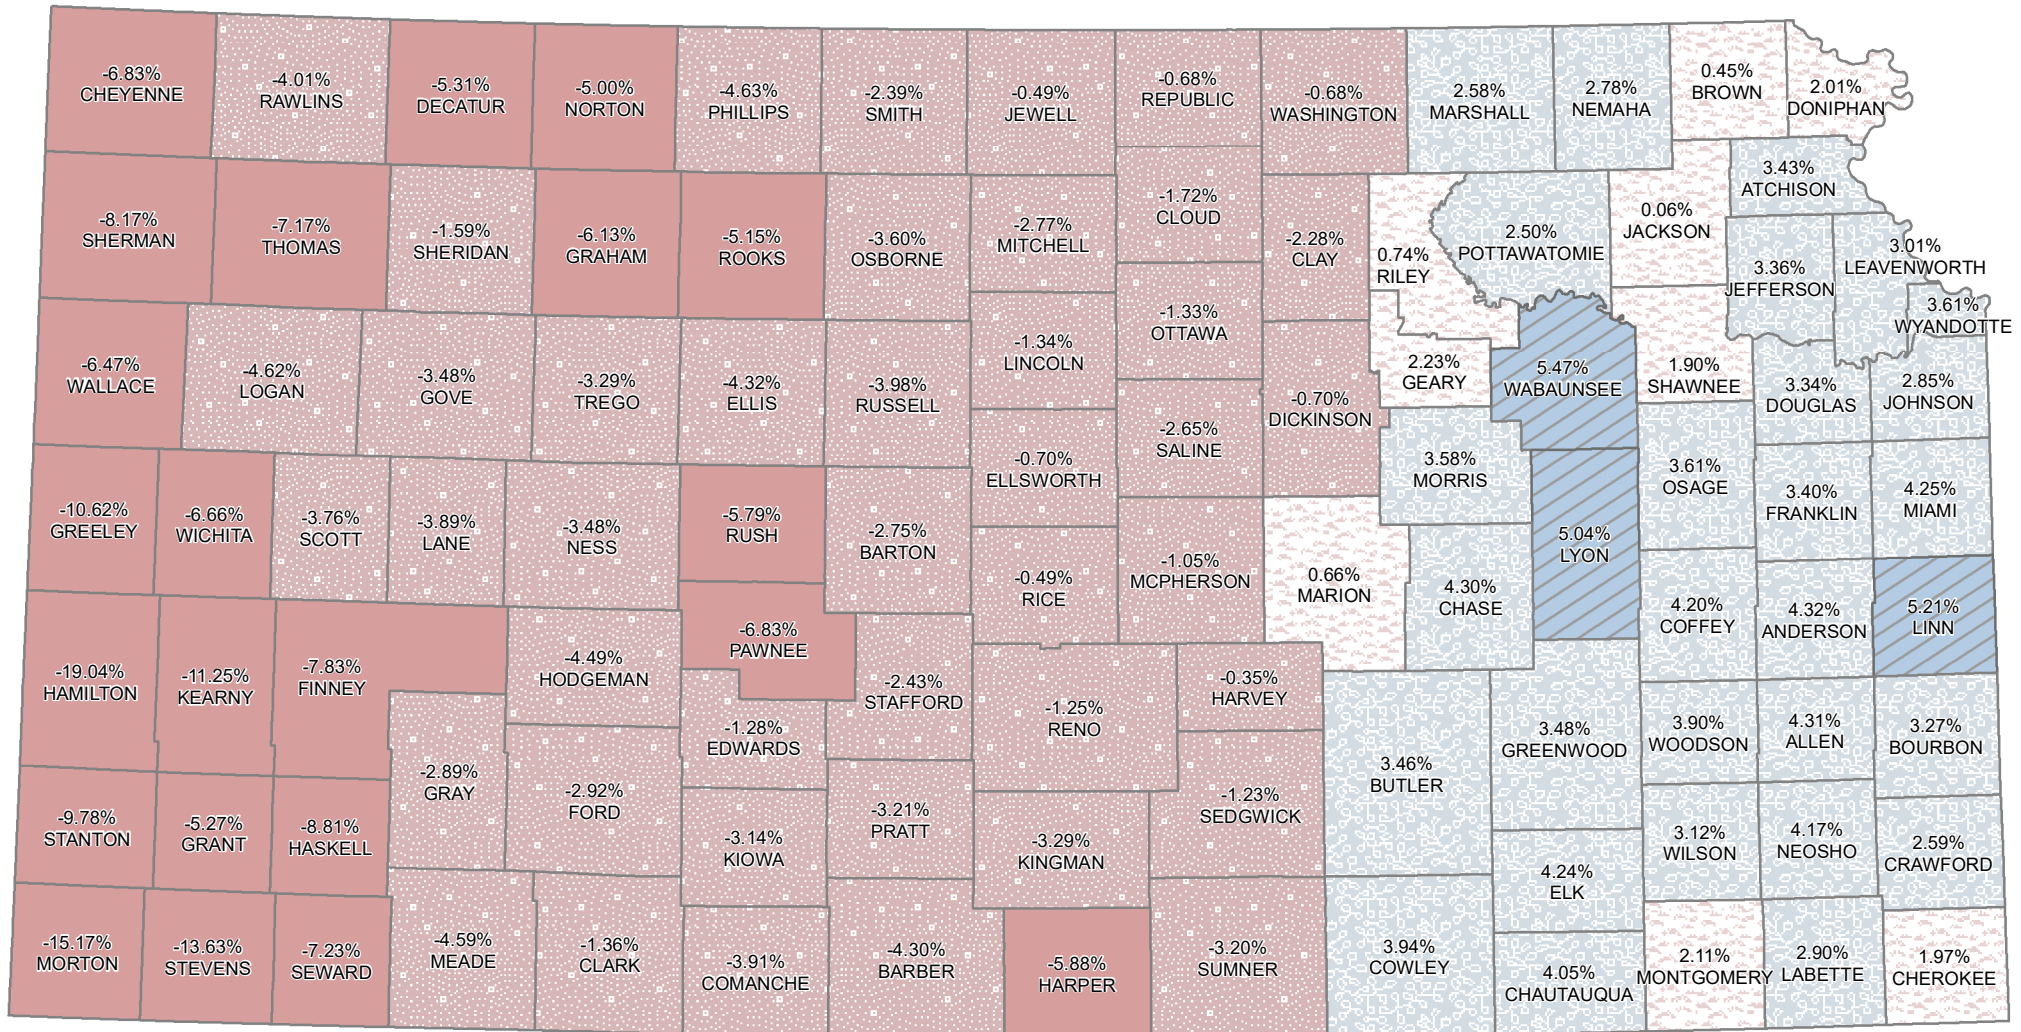

Agricultural Land Values Change Nov 2021 to July 2022

The data used in this map comes from the Property Valuation Division - Kansas Dept of Revenue

% Change

(# of Counties)

August 15, 2022