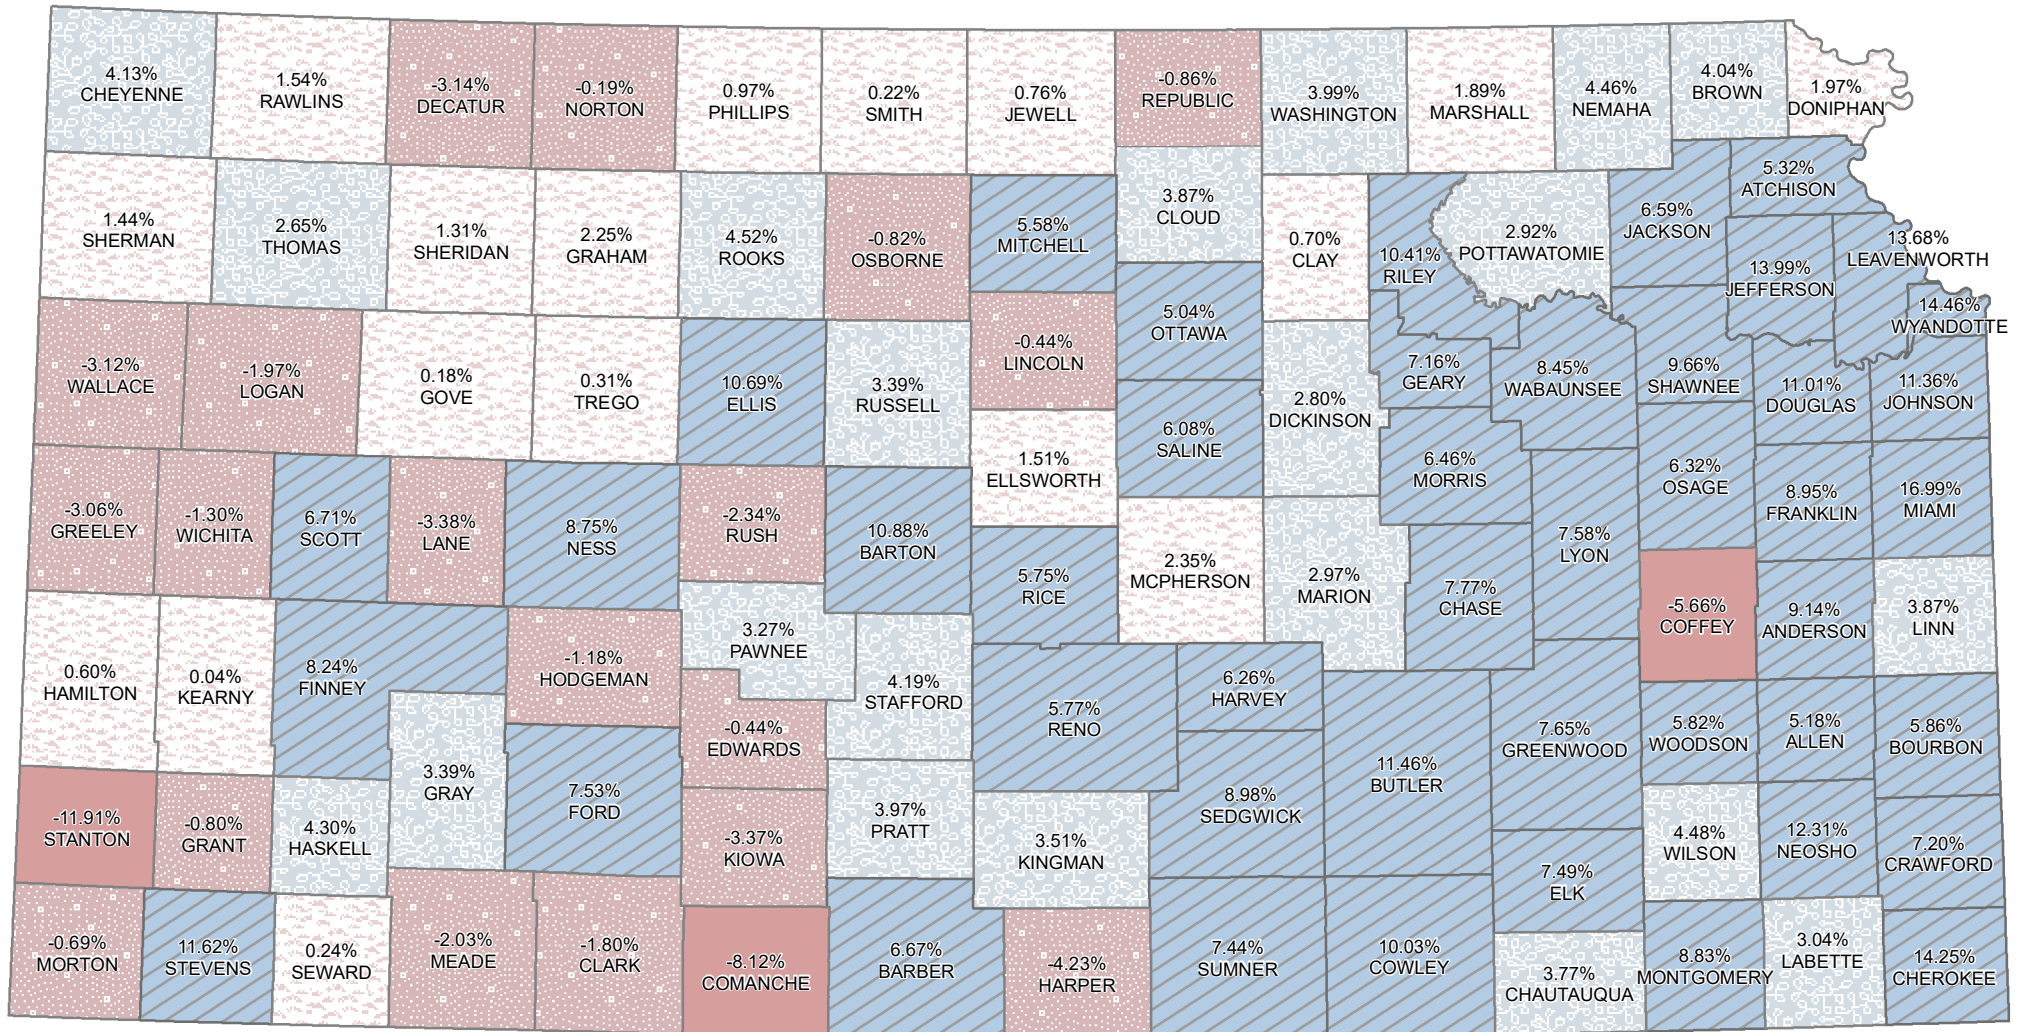

Agricultural Land Values Change Nov 2022 to July 2023

The data used in this map comes from the Property Valuation Division - Kansas Dept of Revenue

% Change

(# of Counties)

September 6, 2023