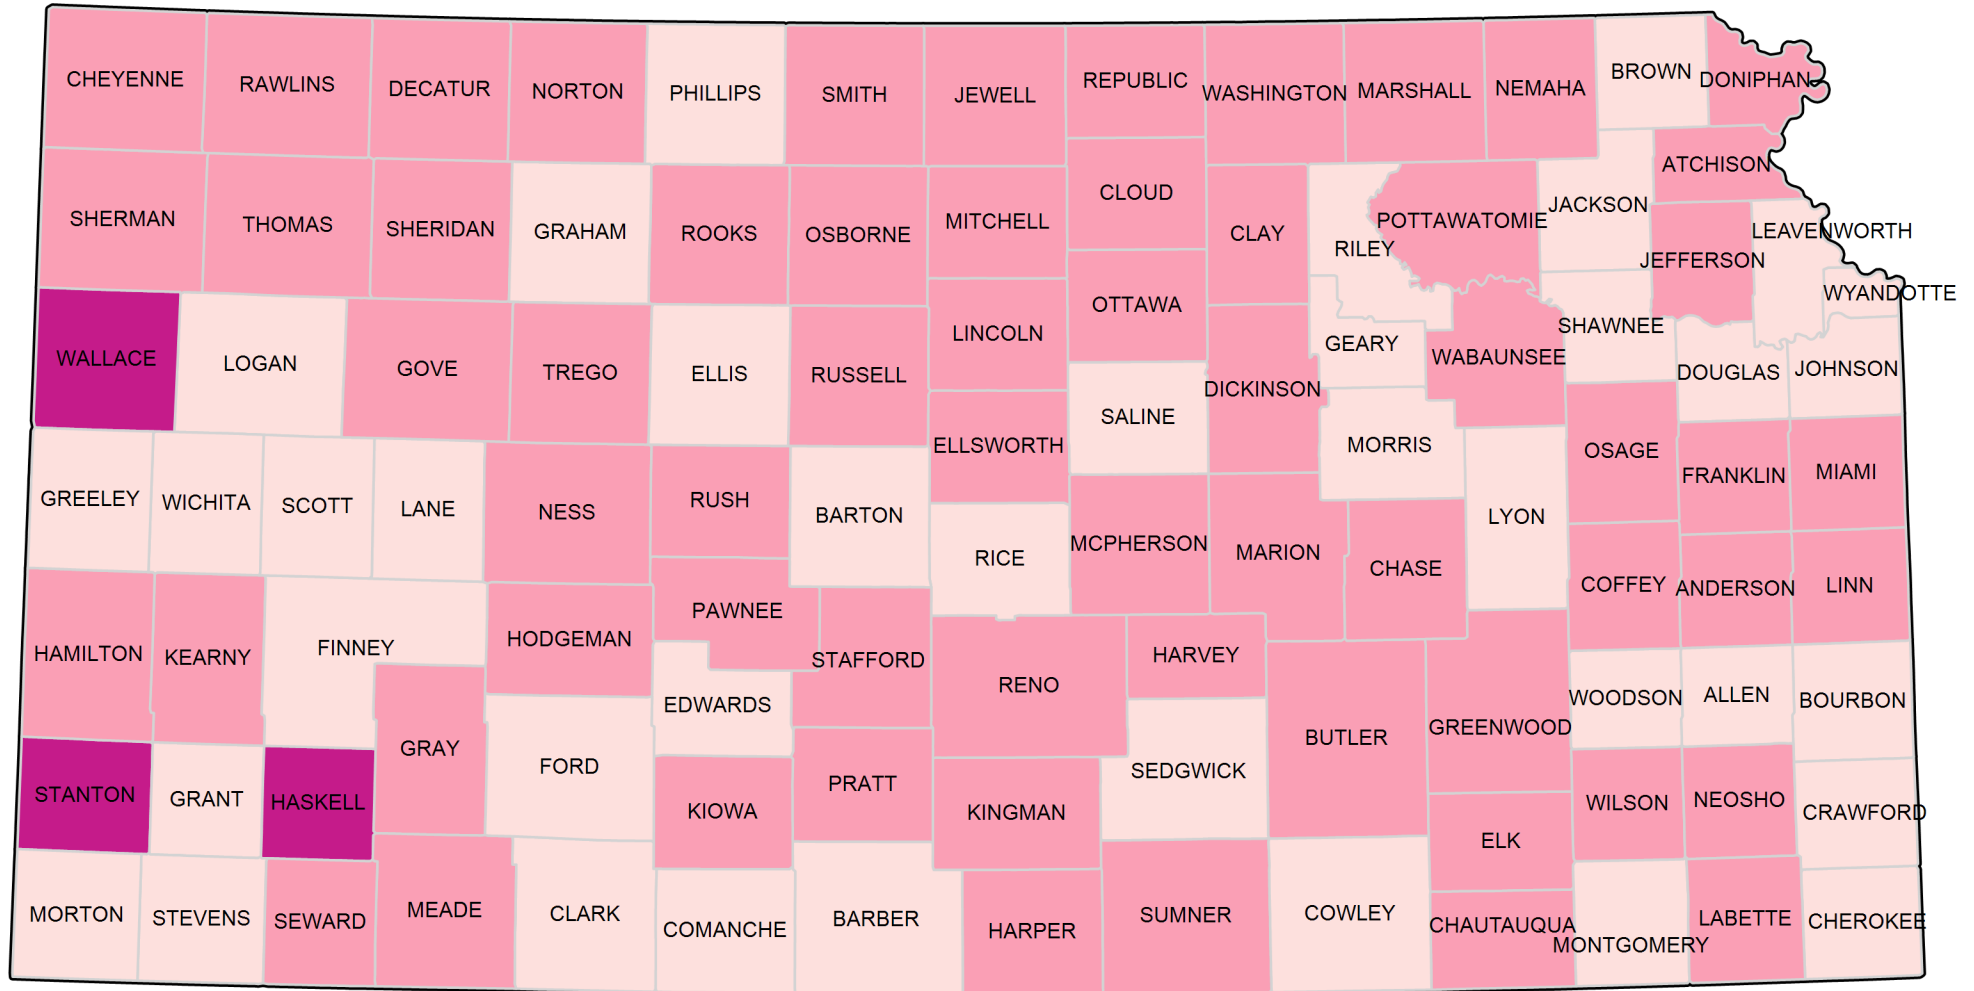

Kansas Liquor by the Drink Map (Wet and Dry Counties)

The data used for this map was submitted by the Kansas county clerks.

of Counties

(63)

(39)

(3)

Total: 105

January 6, 2021