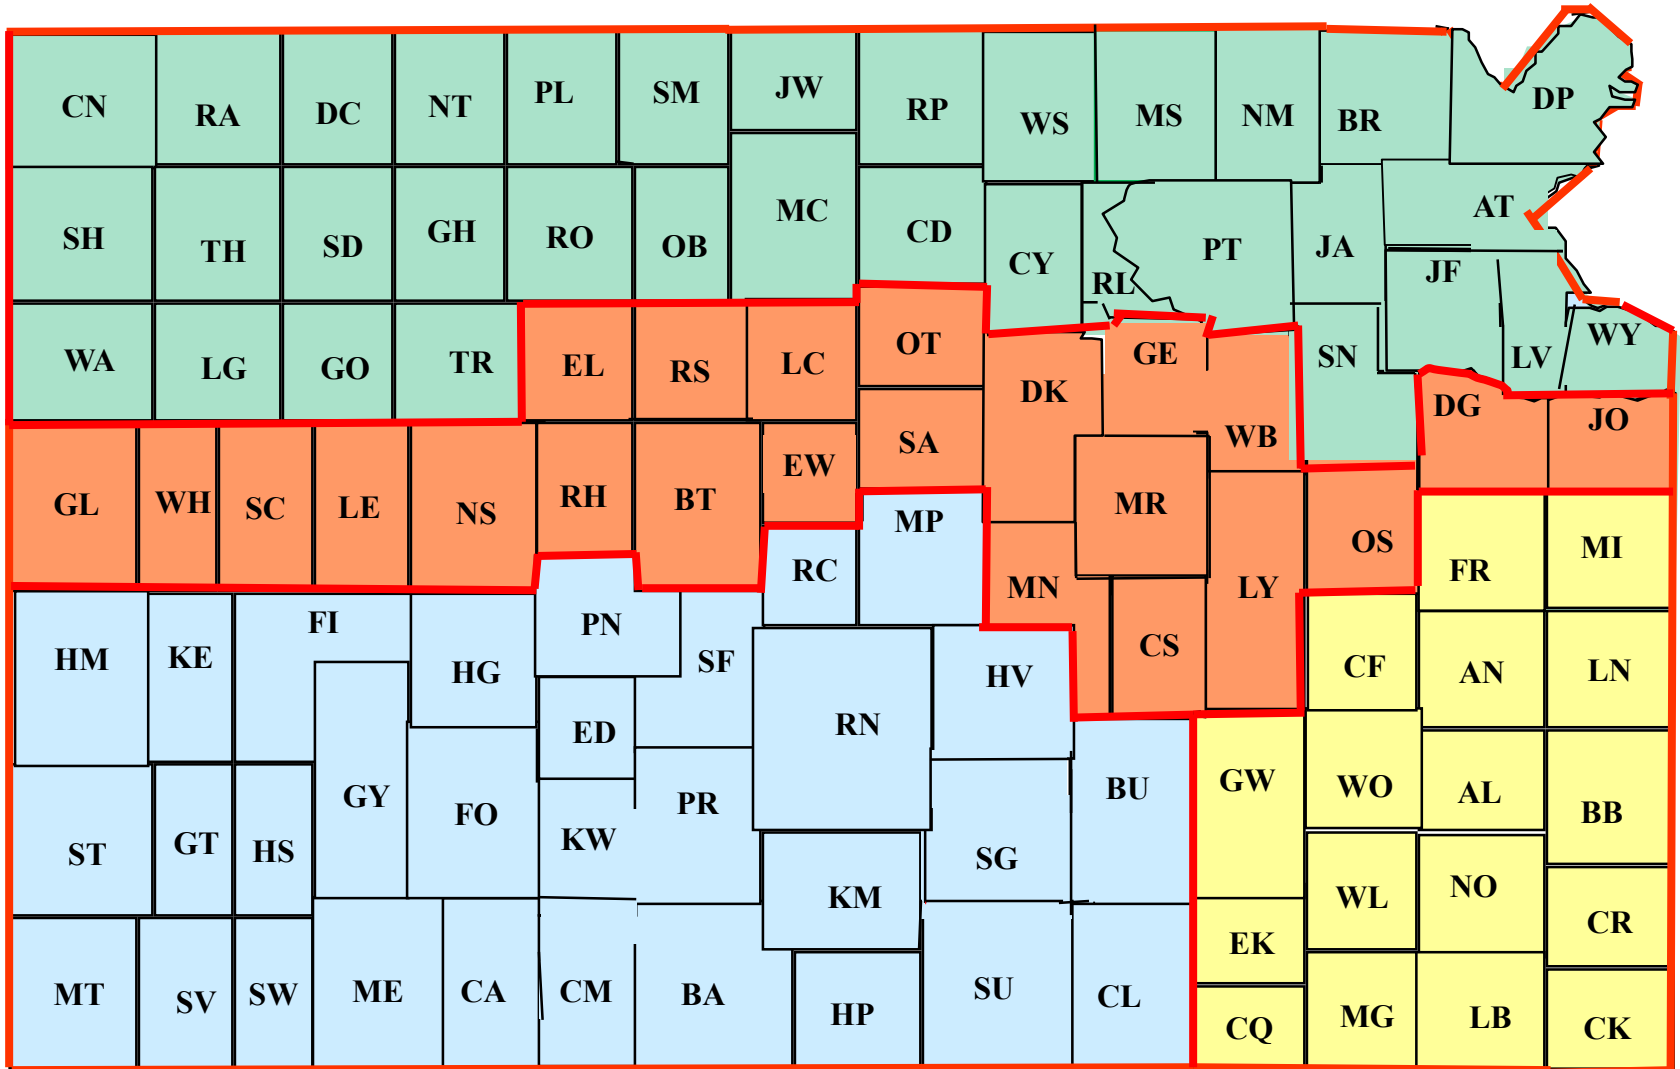

SPECIAL EVENTS REGIONS

5/30/2019

MAC I

Metropolitan Assistance Center
 7600 W. 119th St., Suite A
 Overland Park, KS 66213
 785-207-1572

MAC II

Metropolitan Assistance Center
 7600 W. 119th St., Suite A
 Overland Park, KS 66213
 913-942-3082

MAC III

Metropolitan Assistance Center
 7600 W. 119th St., Suite A
 Overland Park, KS 66213
 913-942-3063

WAC I

Wichita Assistance Center
 1883 W 21st St. N
 Wichita, KS 67203-2104
 785-207-4972

kdor_special.events@ks.gov